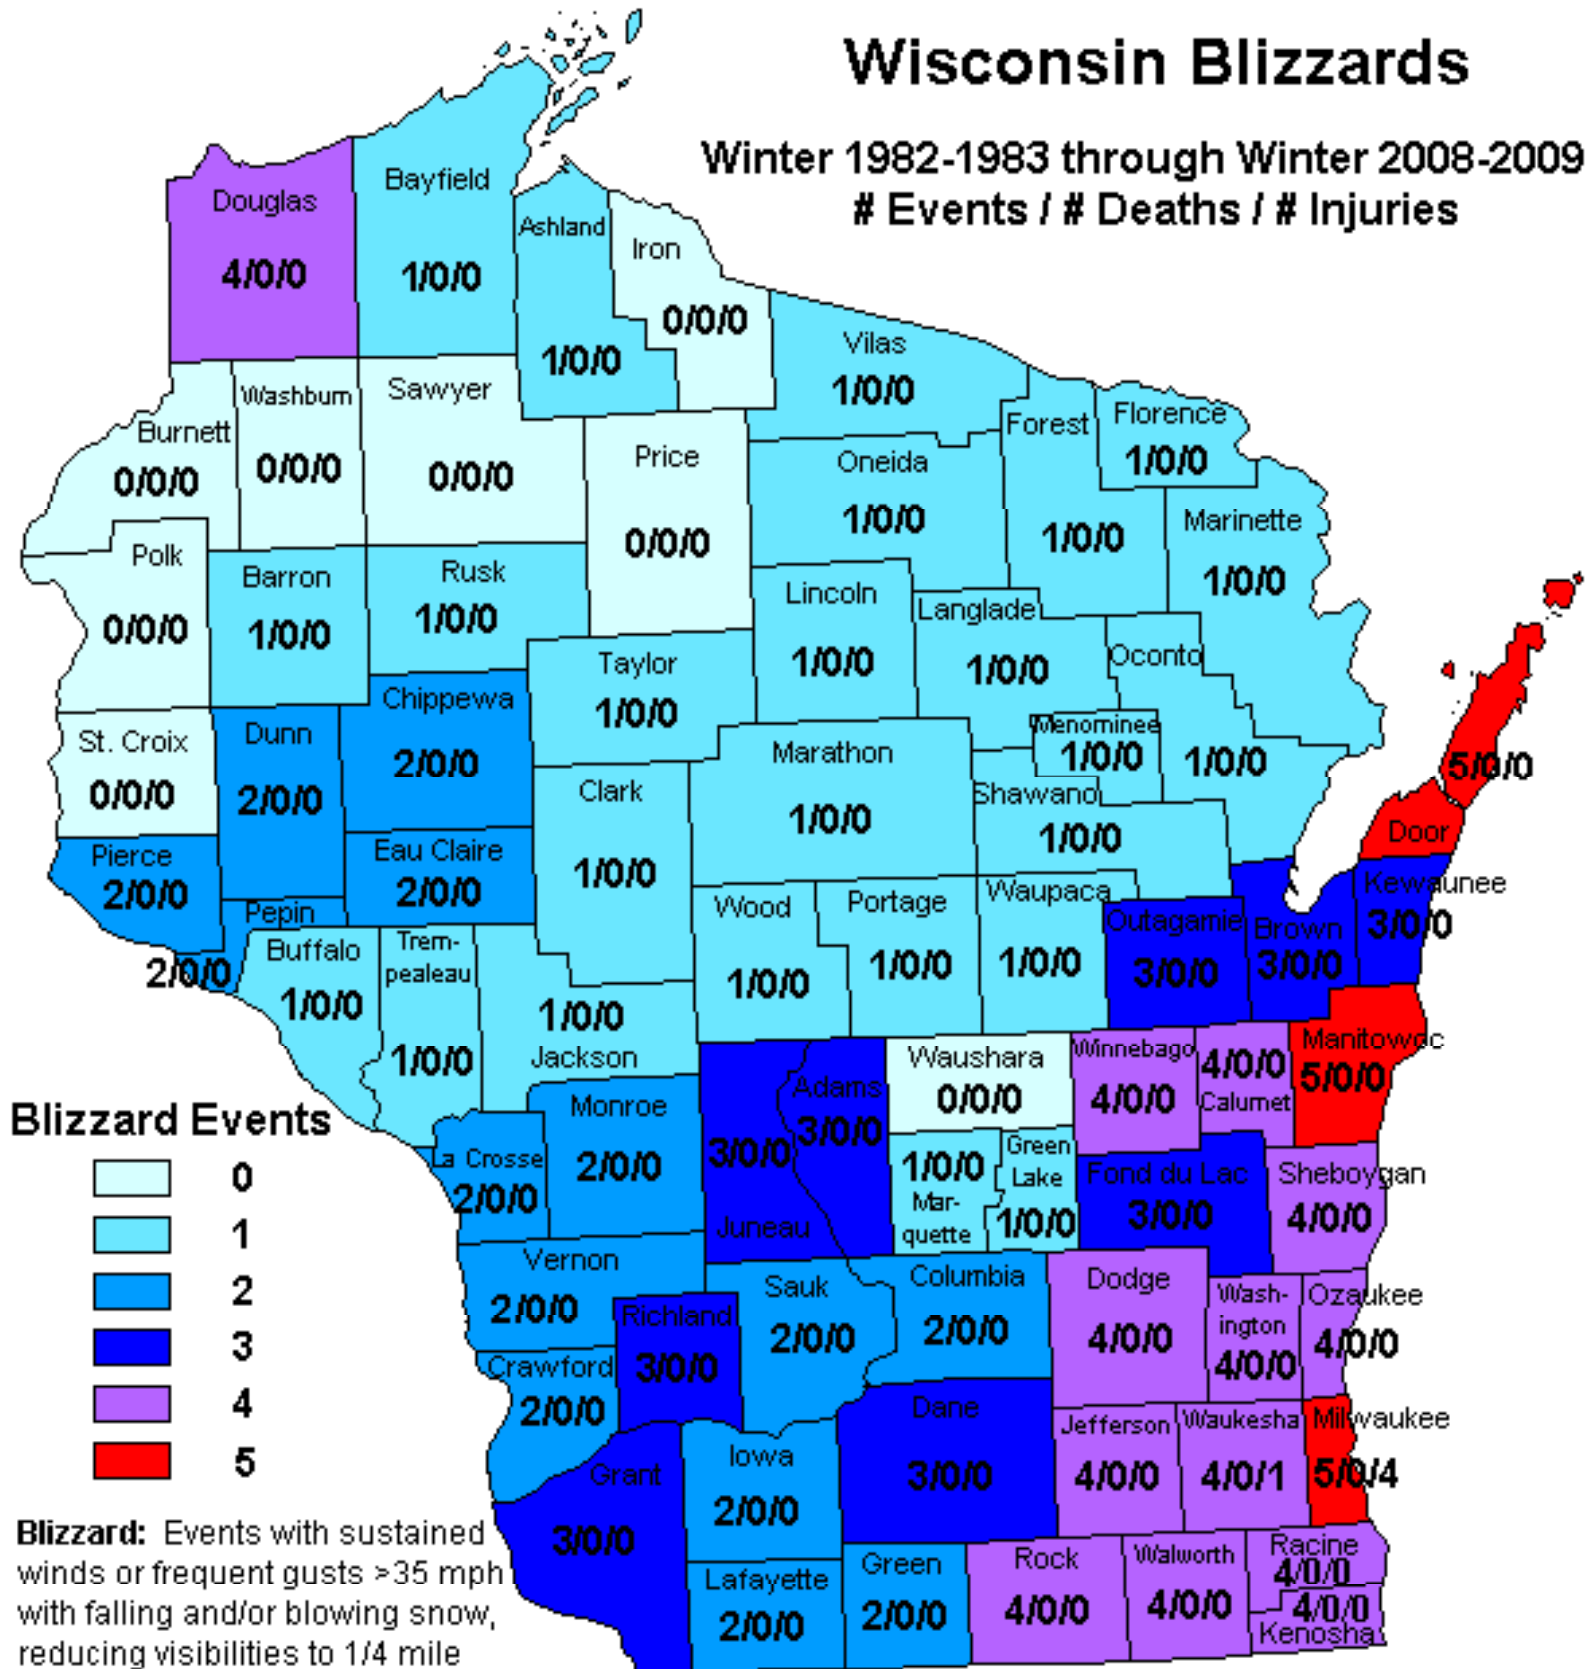

Wisconsin Blizzards

Winter 1982-1983 through Winter 2008-2009
Events / # Deaths / # Injuries

Blizzard Events

Blizzard: Events with sustained winds or frequent gusts >35 mph with falling and/or blowing snow, reducing visibilities to 1/4 mile or less for 3 hours or more.