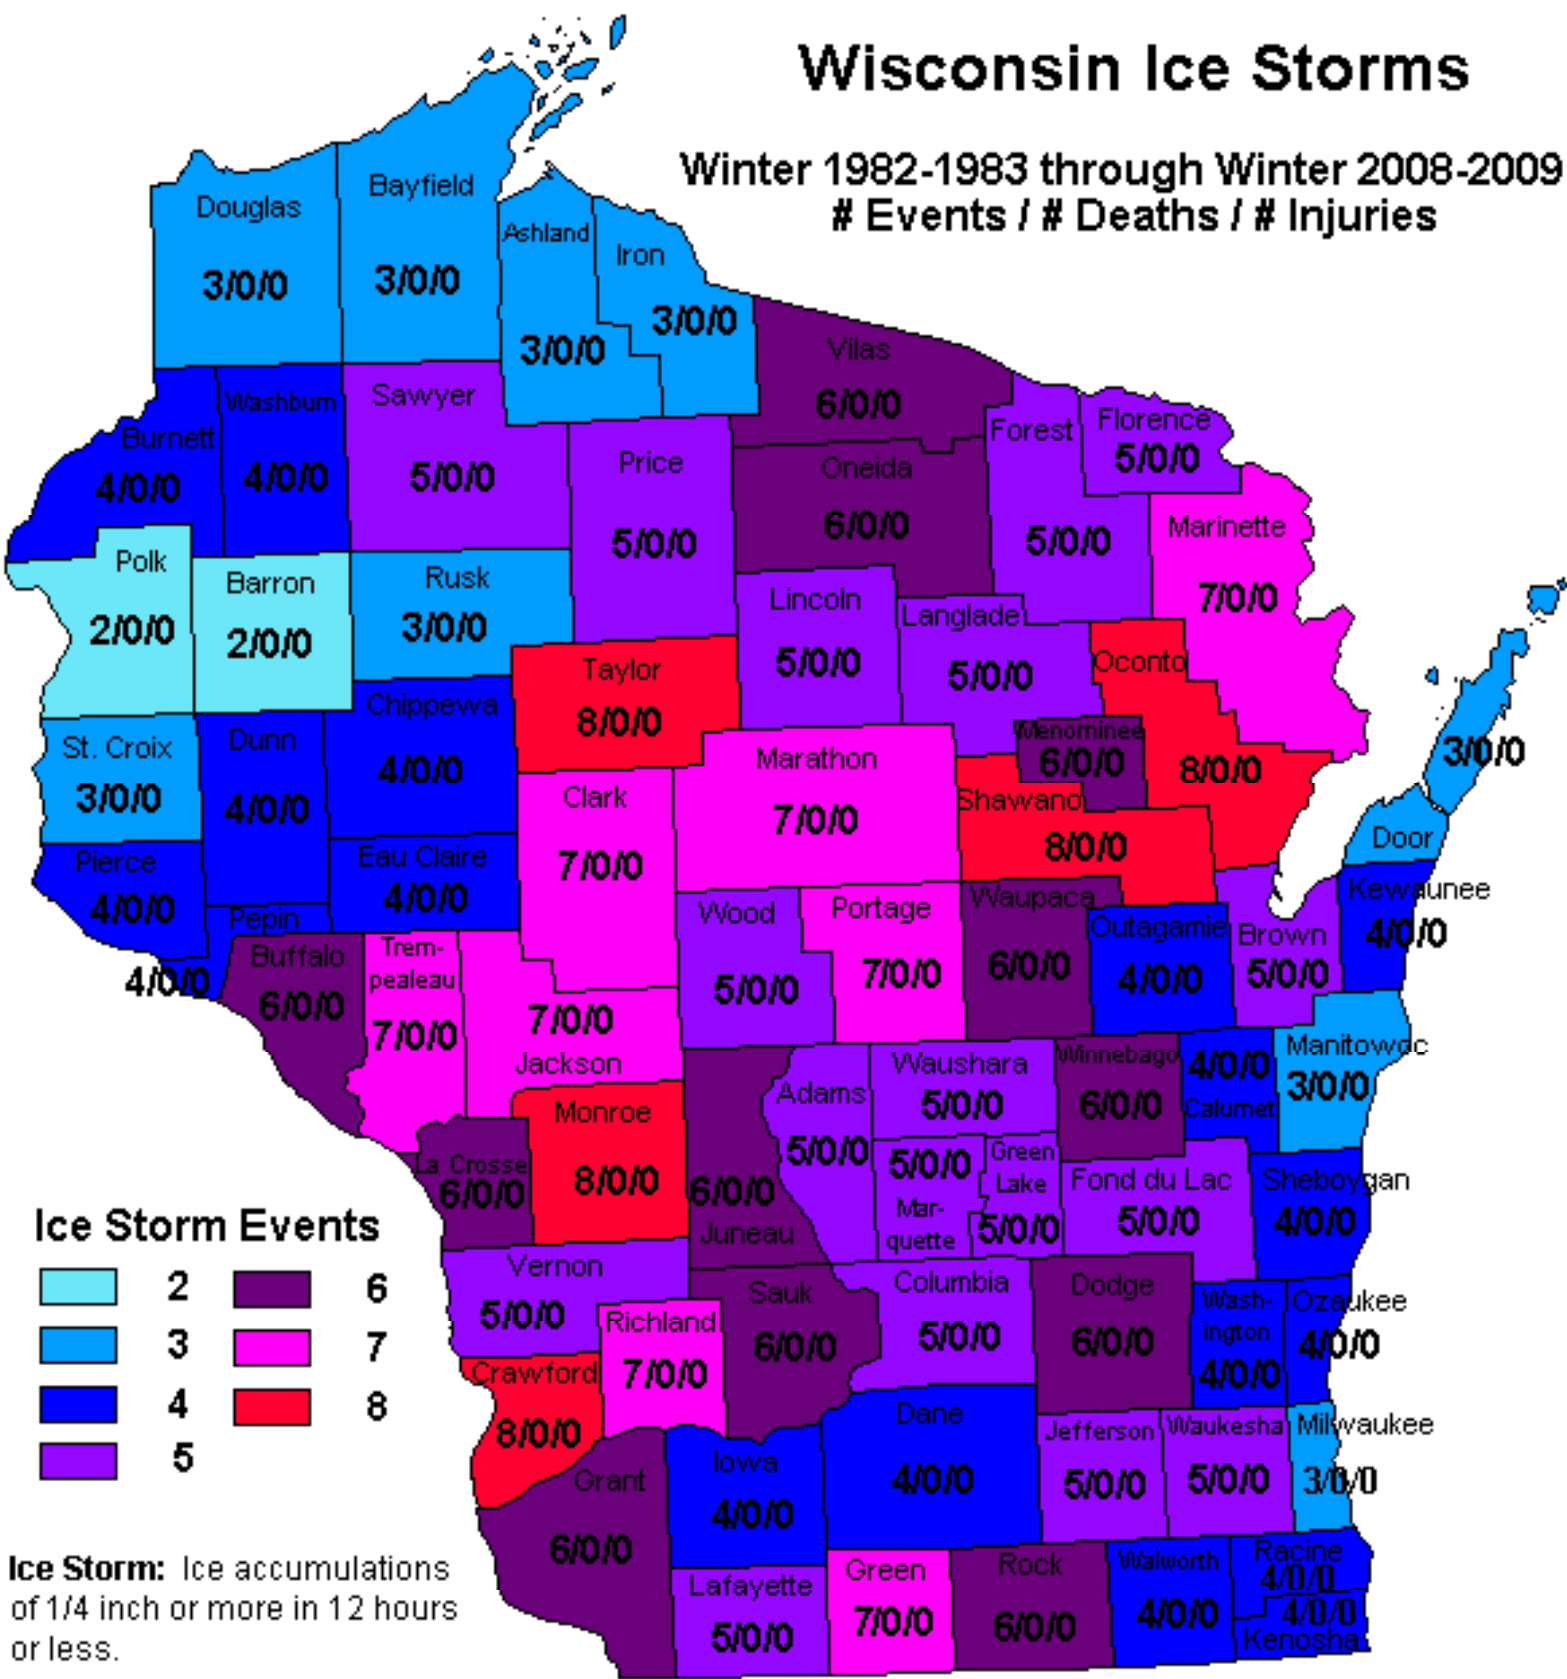

Wisconsin Ice Storms

Winter 1982-1983 through Winter 2008-2009
Events / # Deaths / # Injuries

Ice Storm: Ice accumulations of 1/4 inch or more in 12 hours or less.