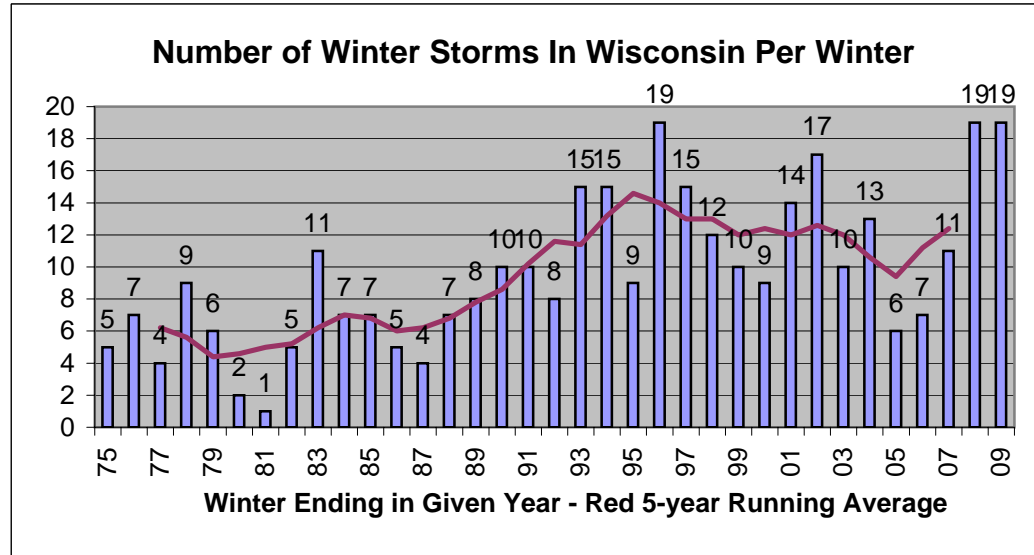

Number of Winter Storms to Affect Wisconsin Each Winter Season (Heavy Snow => 6", Blizzards, Ice Storms...including 6"+ lake-effect snows)

(only needs to affect one county to count as a storm - some storms in the 1970s & 1980s may not have been documented)

Winter Ending in:	# Storms	5-yr avg
75	5	
76	7	
77	4	6
78	9	6
79	6	4
80	2	5
81	1	5
82	5	5
83	11	6
84	7	7
85	7	7
86	5	6
87	4	6
88	7	7
89	8	8
90	10	9
91	10	10
92	8	12
93	15	11
94	15	13
95	9	15
96	19	14
97	15	13
98	12	13
99	10	12
00	9	12
01	14	12
02	17	13
03	10	12
04	13	11
05	6	9
06	7	11
07	11	12
08	19	
09	19	