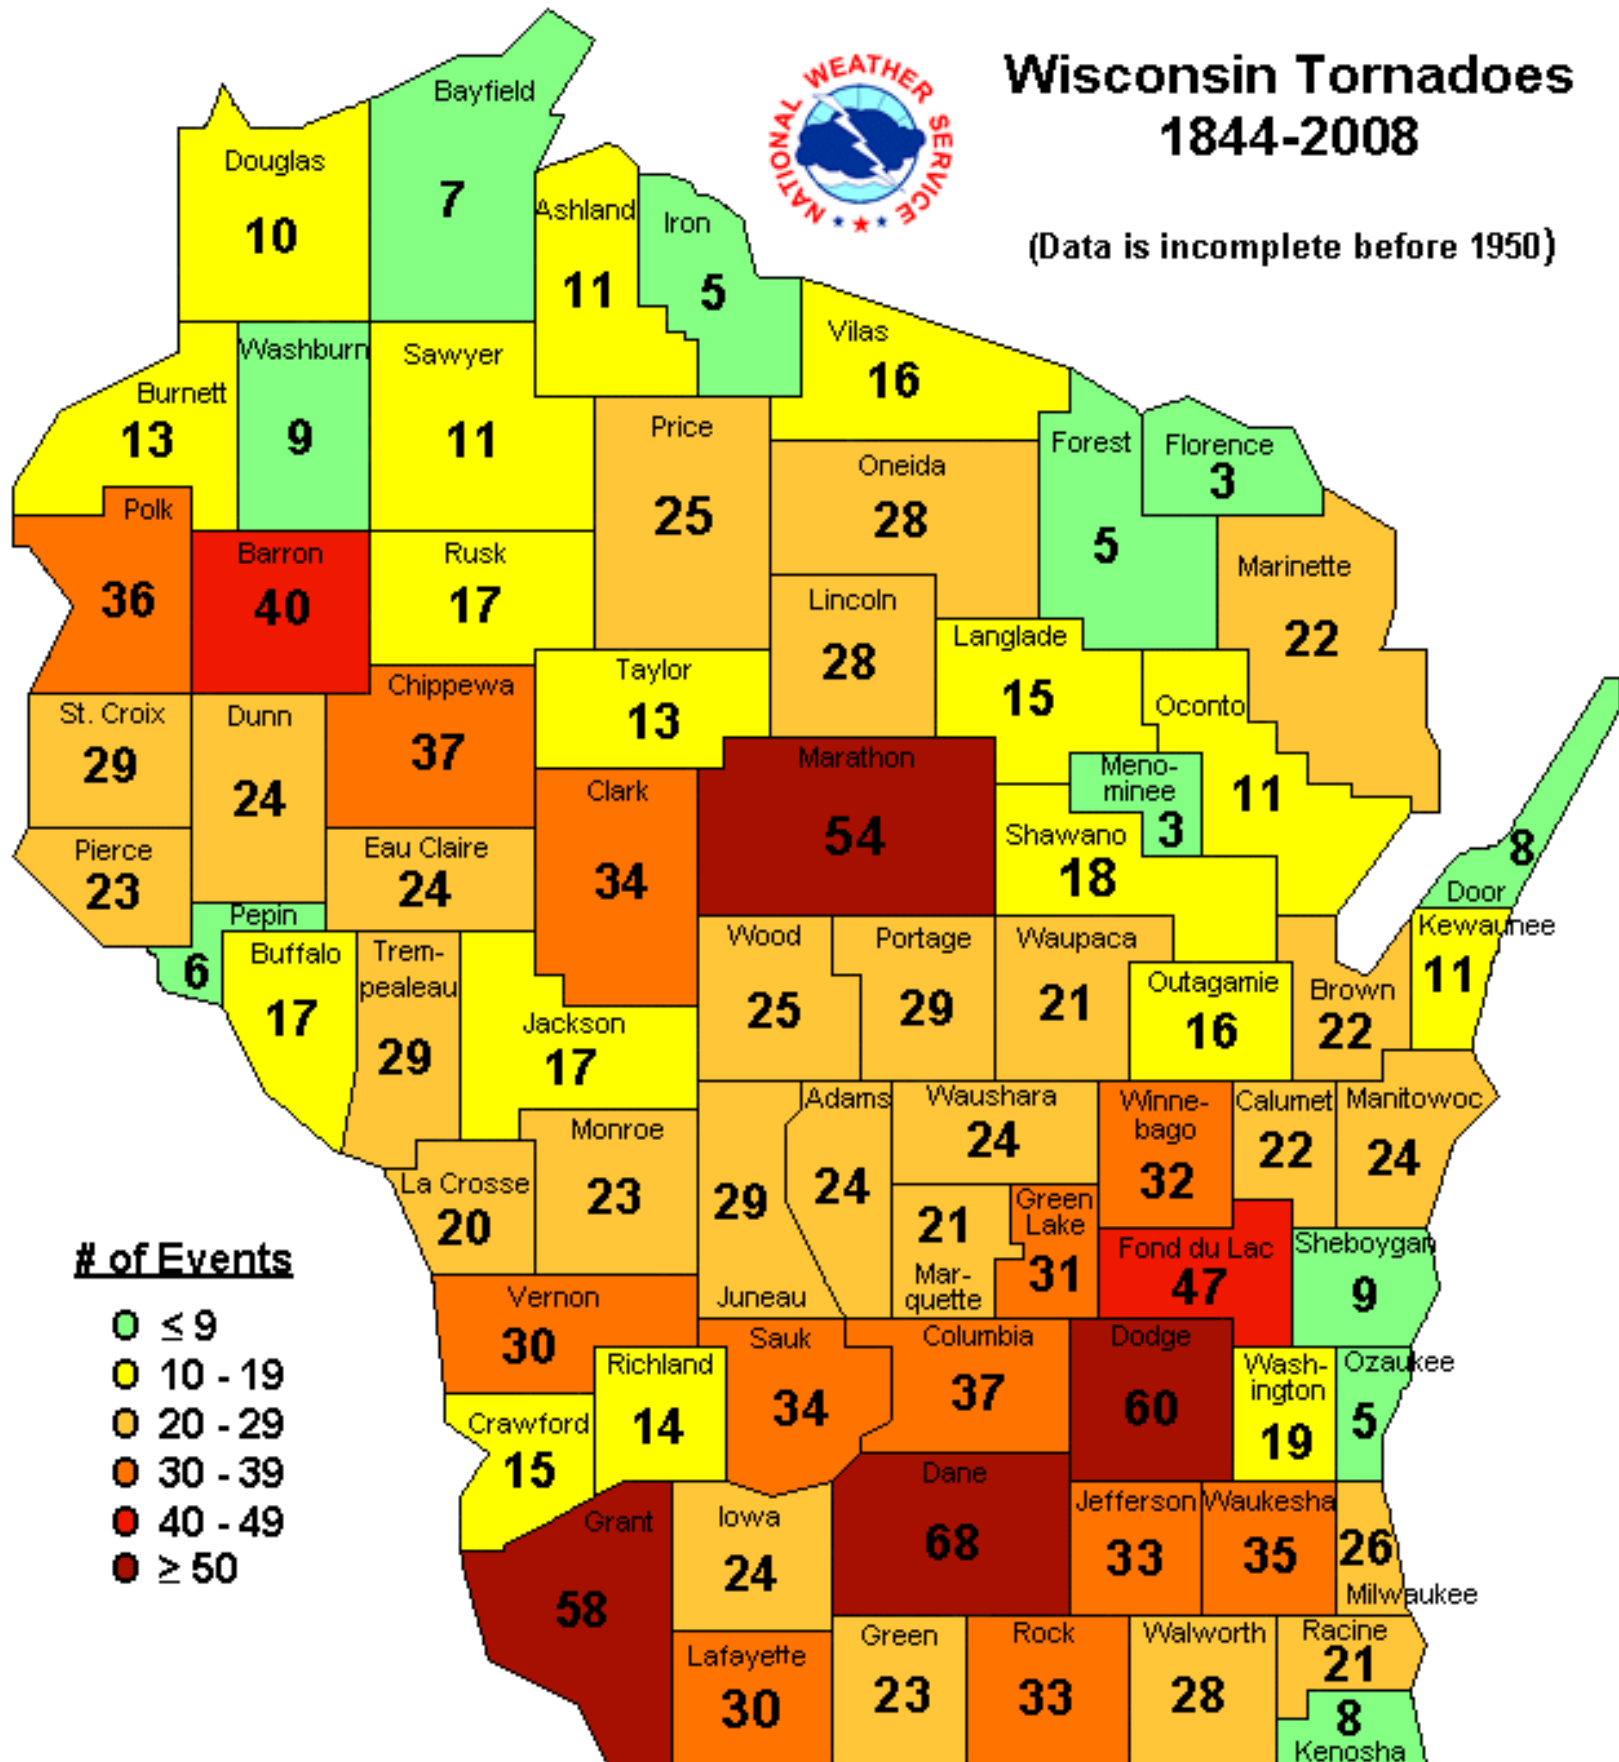

Wisconsin Tornadoes 1844-2008

(Data is incomplete before 1950)

of Events

- ≤ 9
- 10 - 19
- 20 - 29
- 30 - 39
- 40 - 49
- ≥ 50