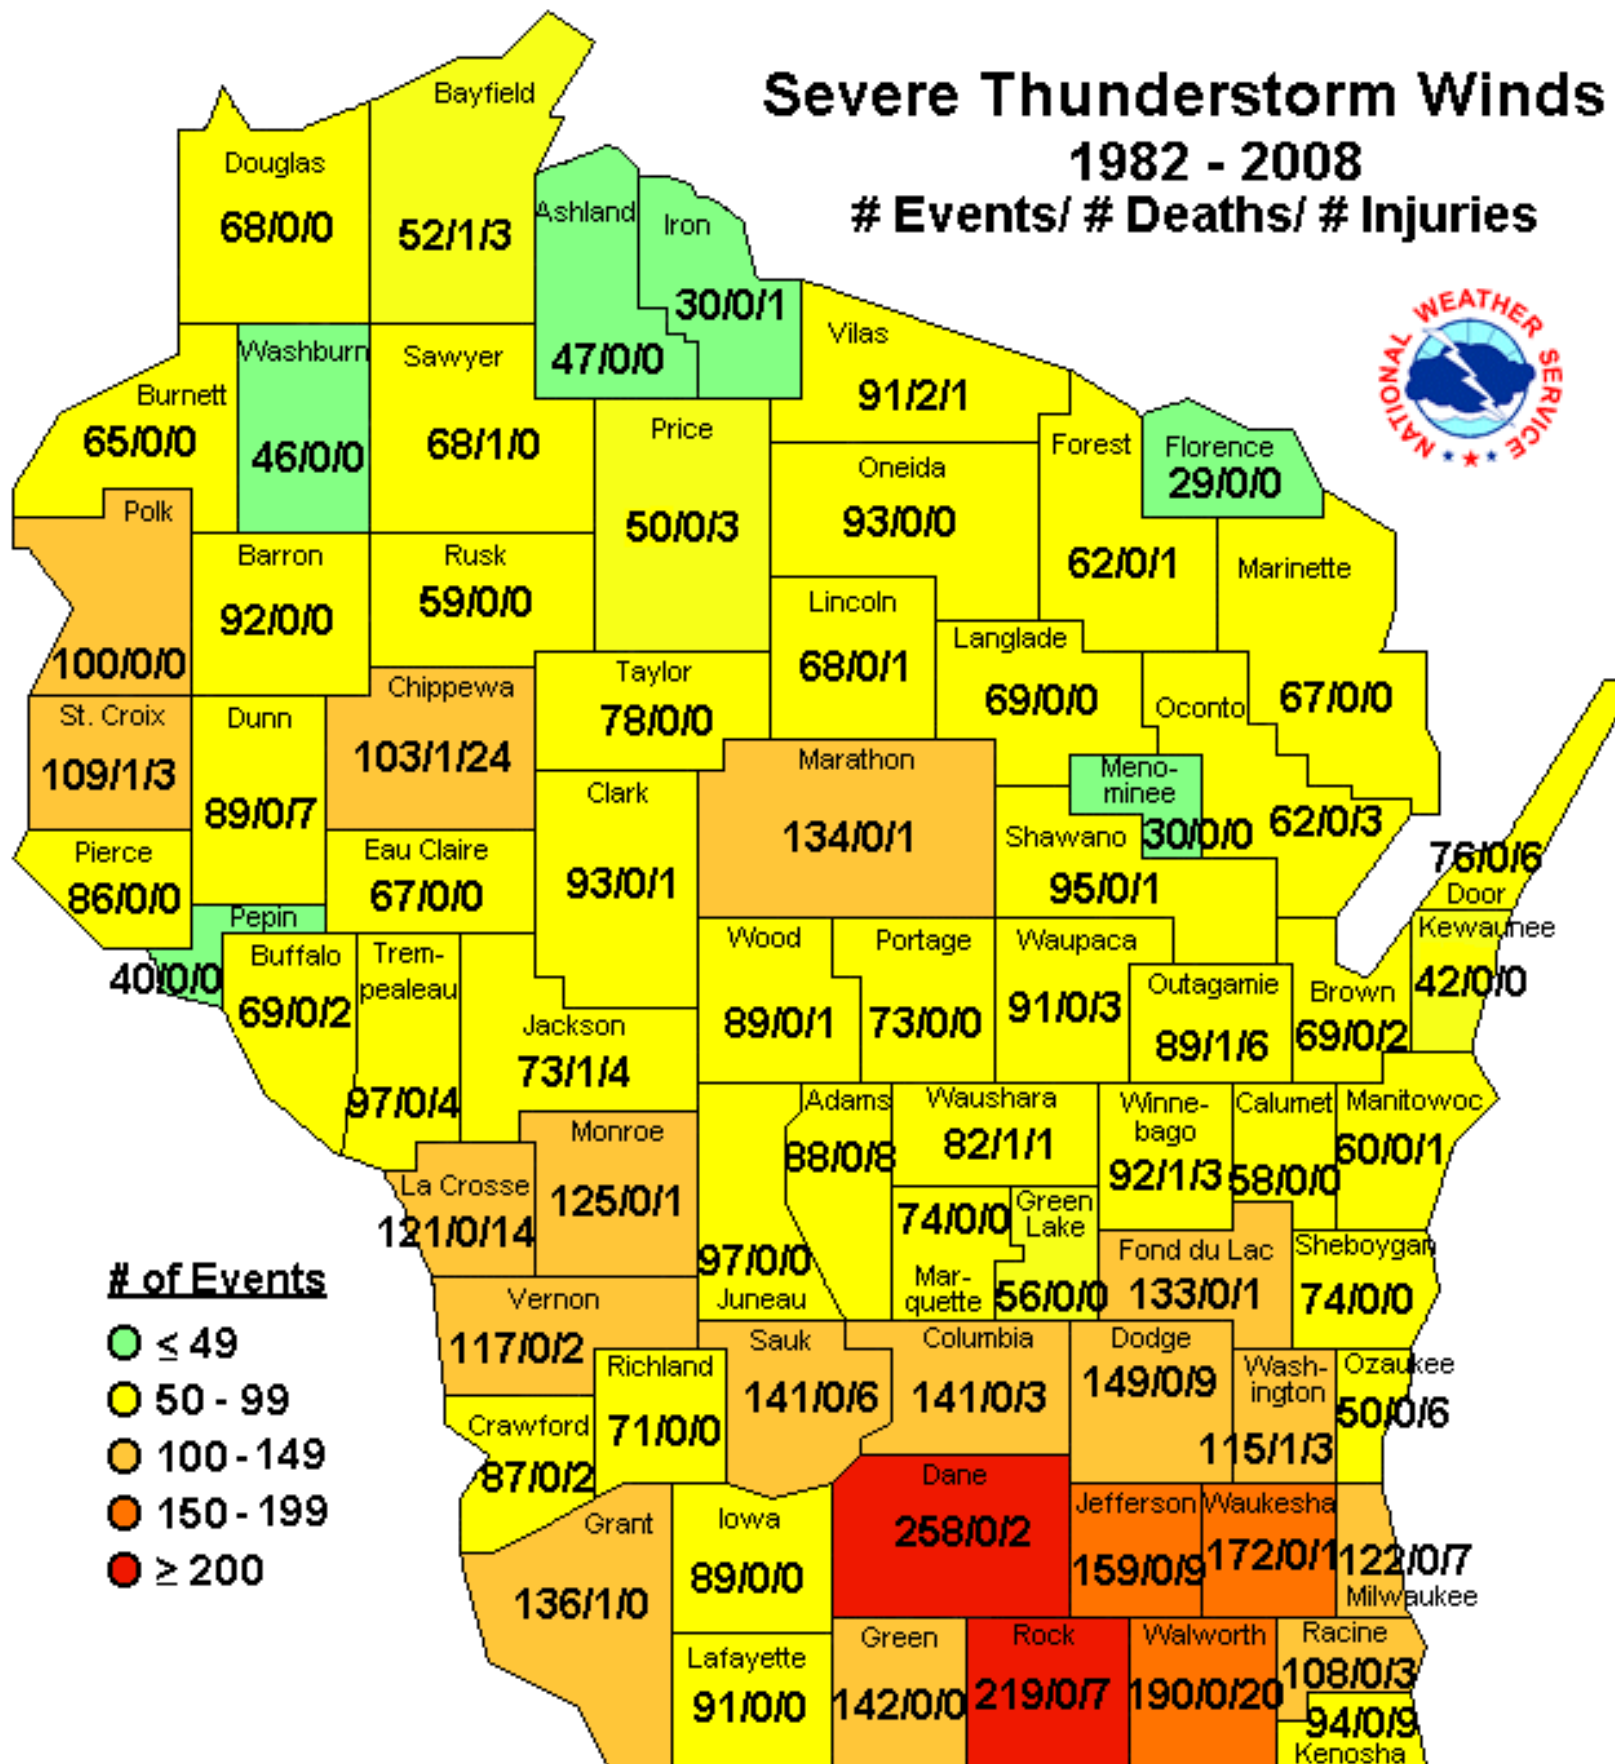

Severe Thunderstorm Winds 1982 - 2008

Events/ # Deaths/ # Injuries

of Events

- ≤ 49
- 50 - 99
- 100 - 149
- 150 - 199
- ≥ 200