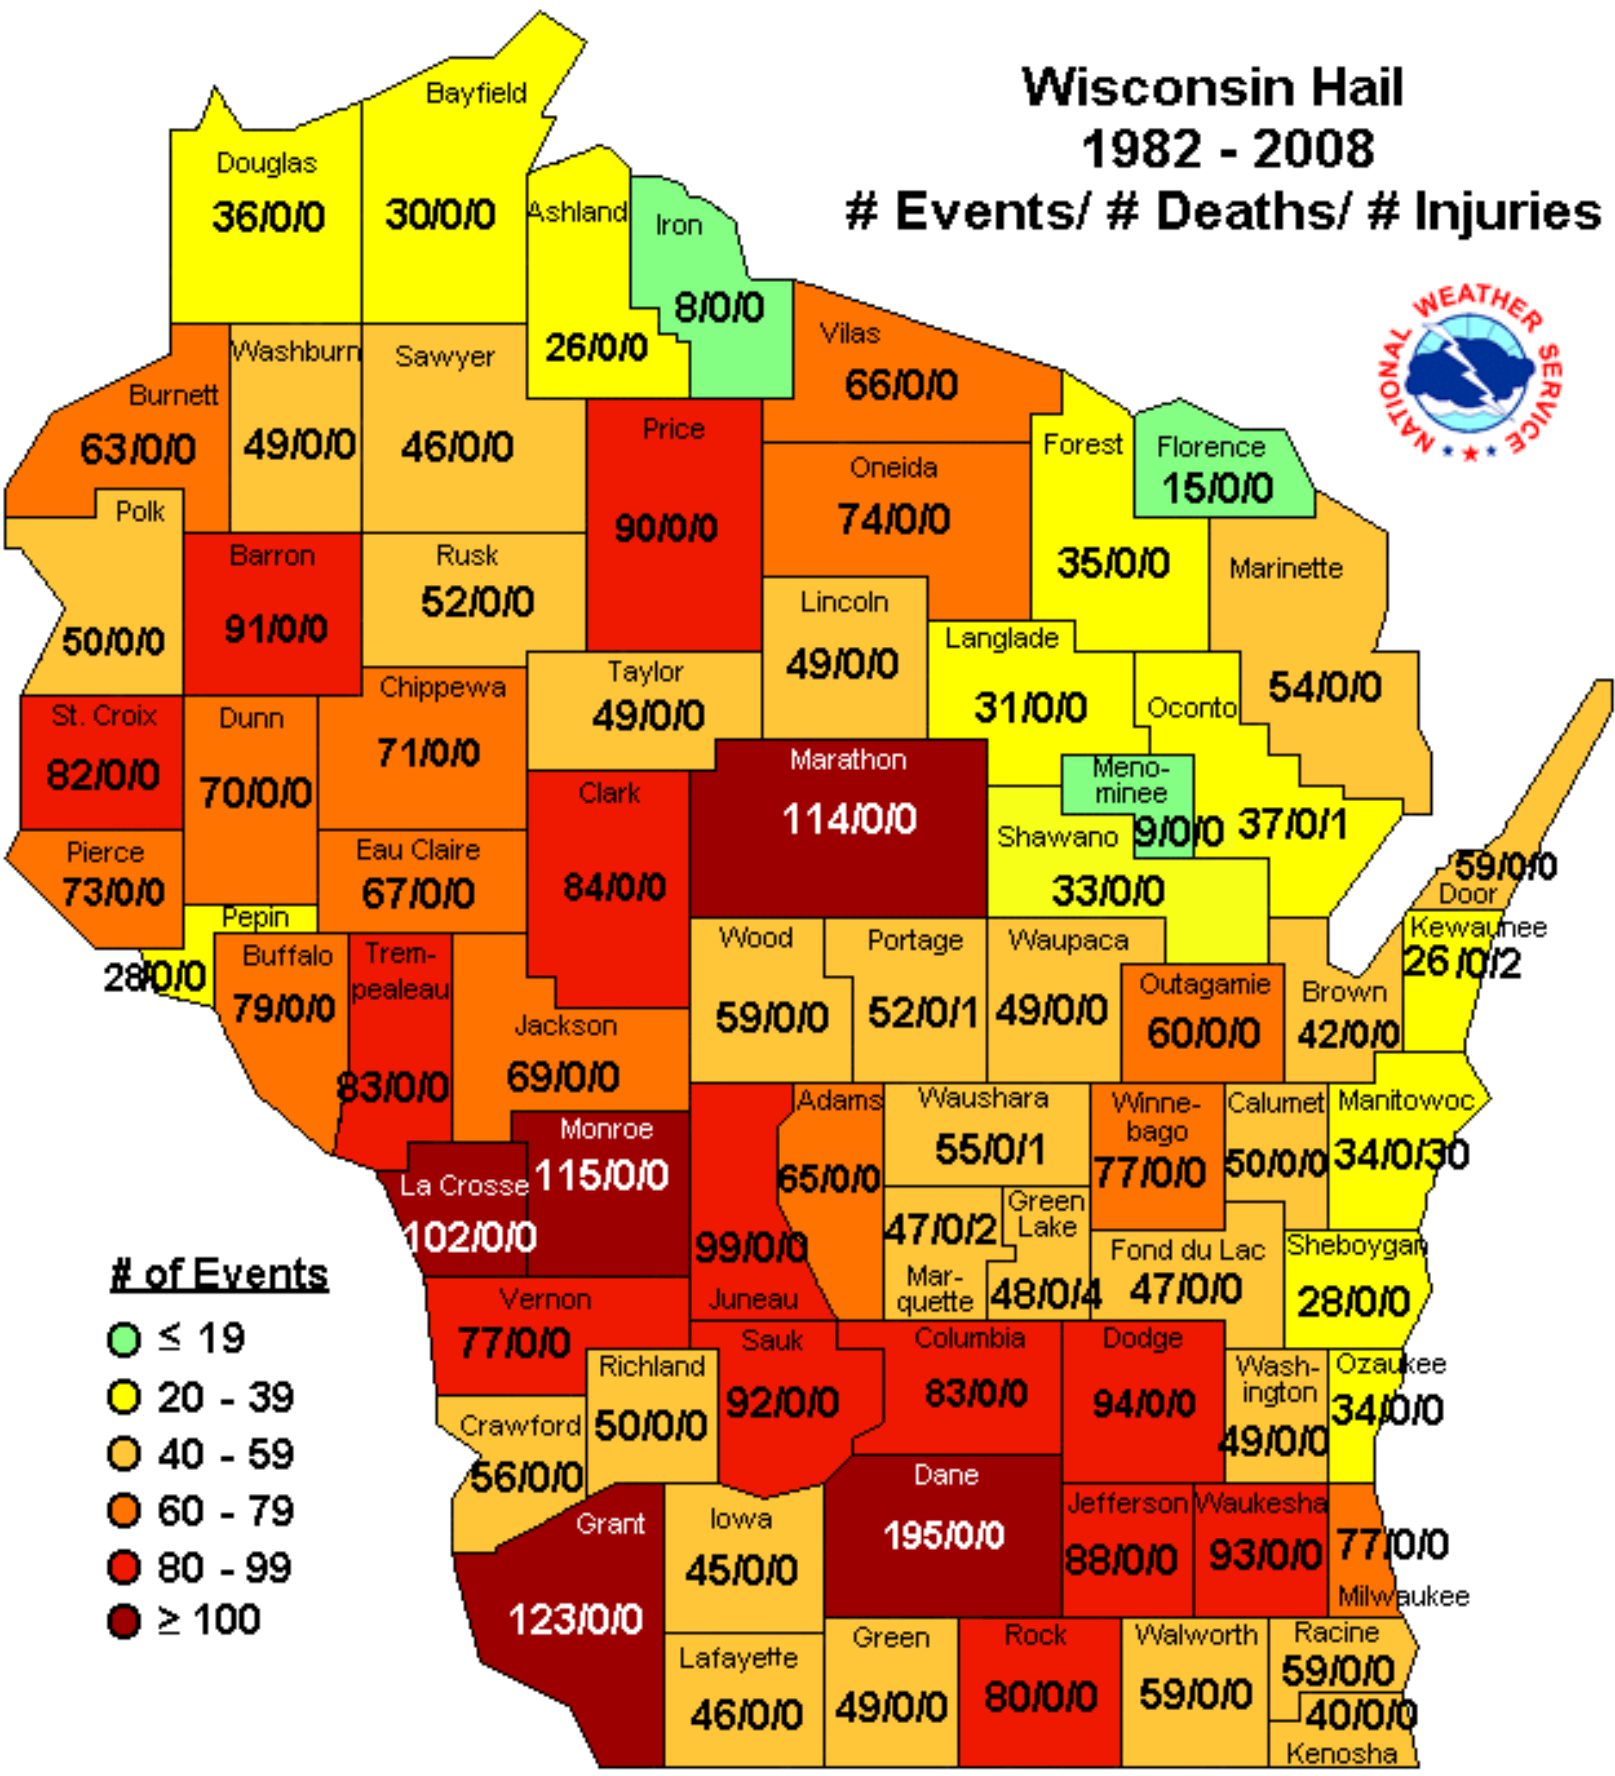

# Wisconsin Hail 1982 - 2008 # Events/ # Deaths/ # Injuries

## # of Events

- ≤ 19
- 20 - 39
- 40 - 59
- 60 - 79
- 80 - 99
- ≥ 100