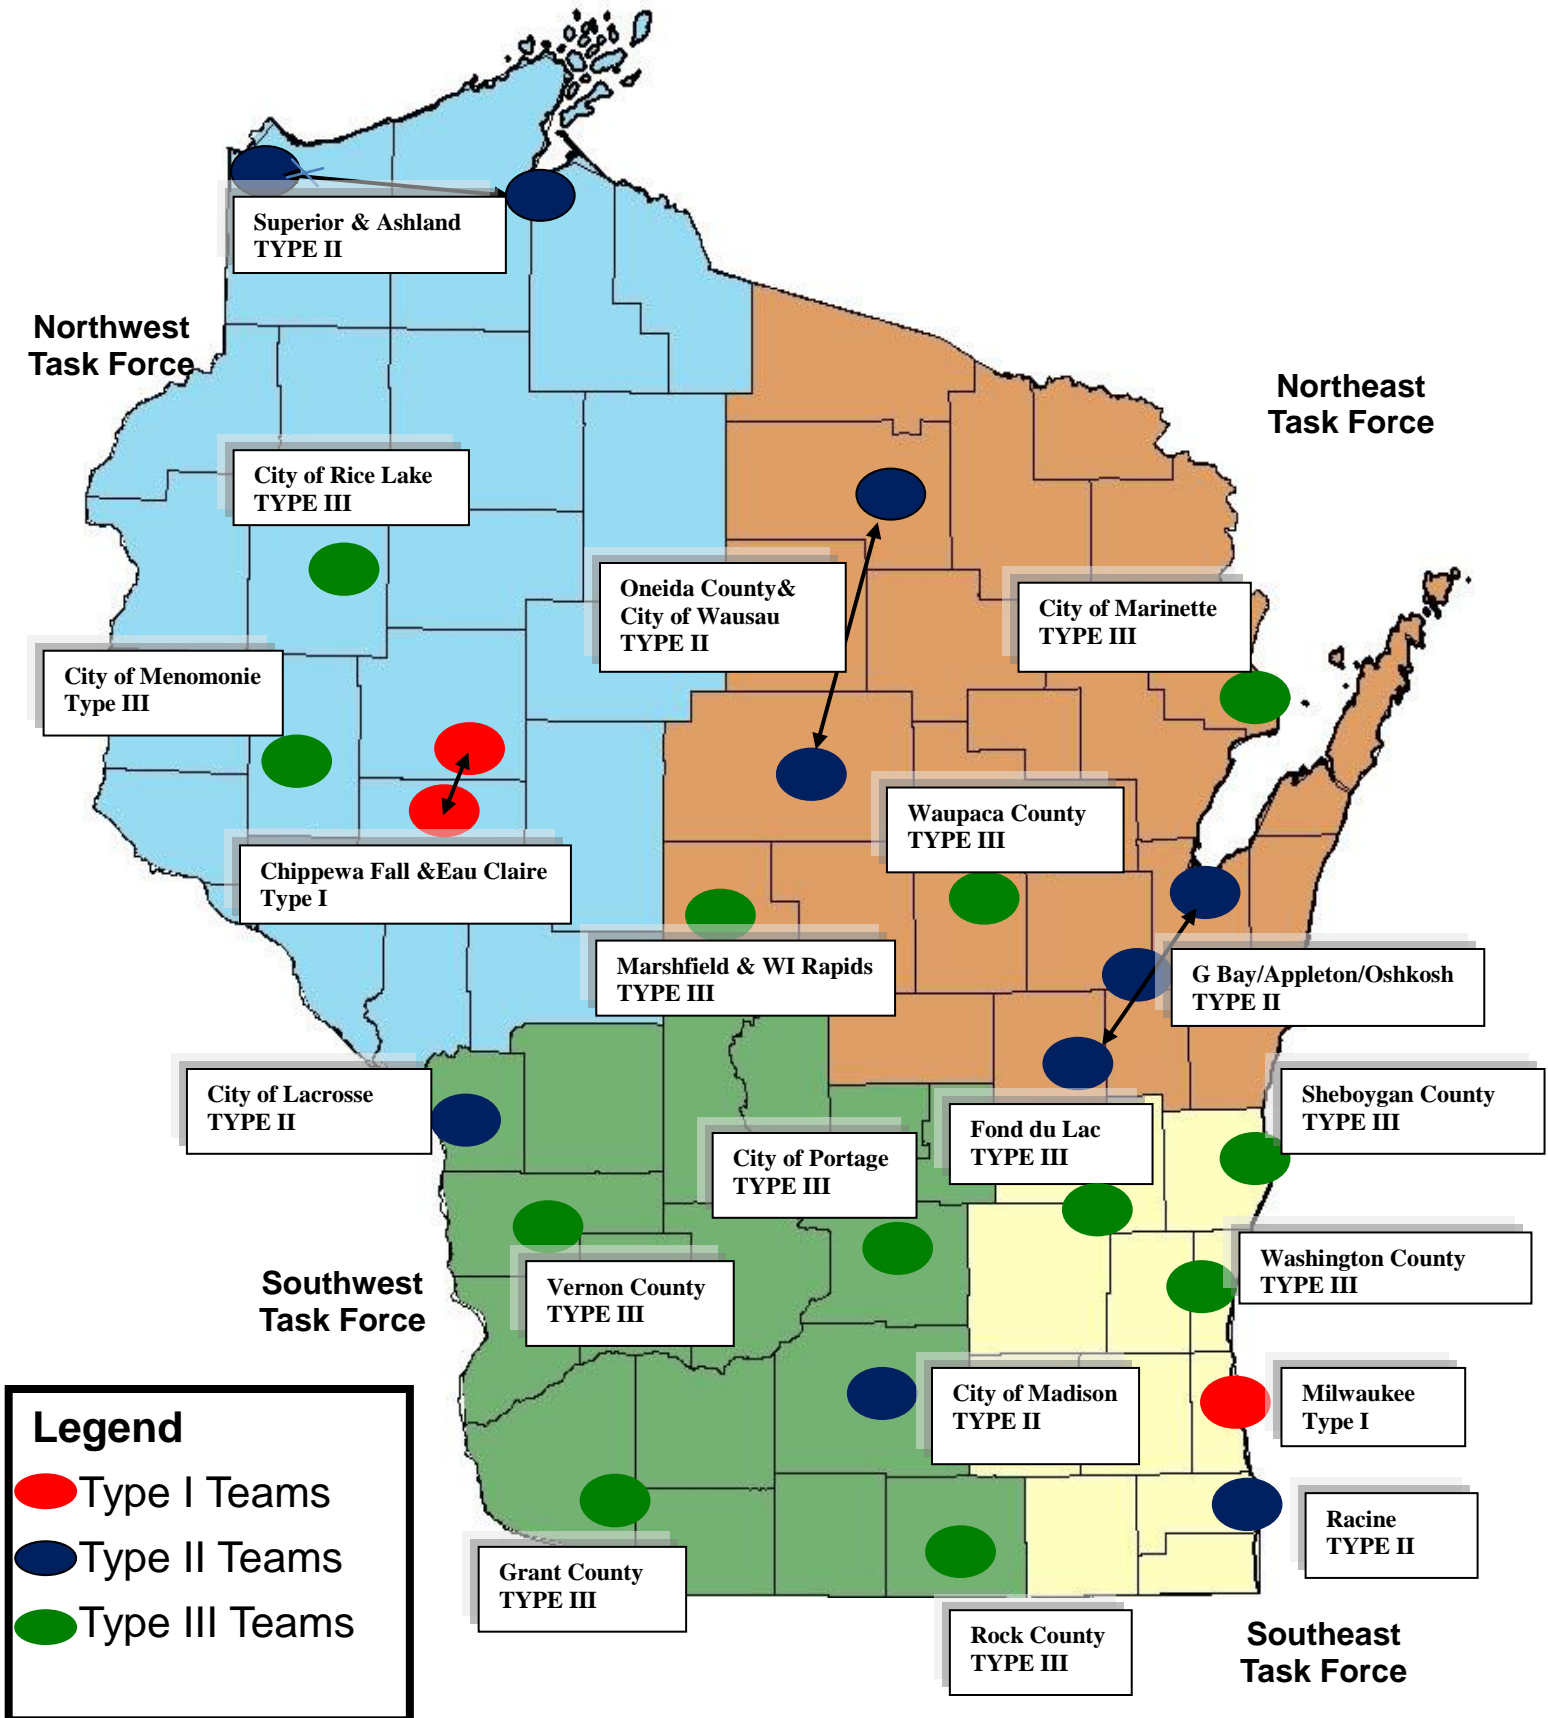

Wisconsin Hazardous Materials Response System

Legend

- Type I Teams
- Type II Teams
- Type III Teams